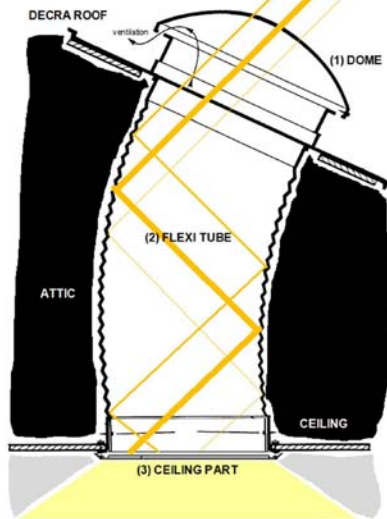

DECRA SKY TUNNEL

DECRA *Sky Tunnel*

Natural Light for Your Home